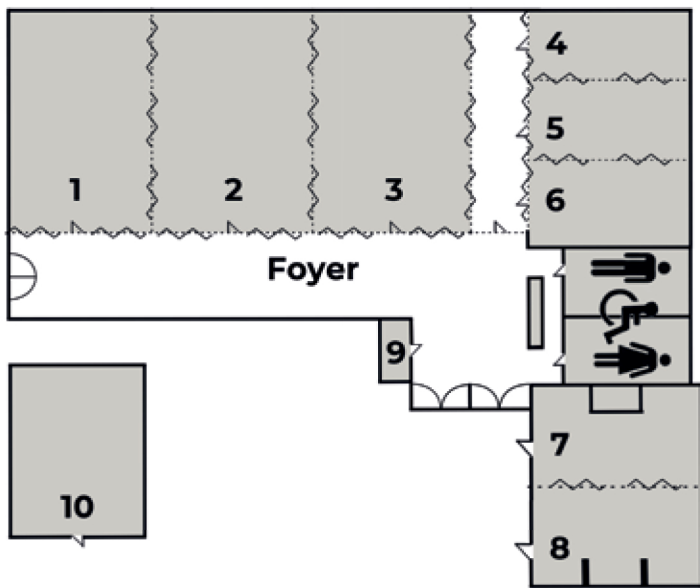

BUSINESS FACILITIES

- 1.000 m2 conference center with separate entrance
- Up to a maximum of 1000 people for a (cocktail) reception
- Featuring individual airconditioning and Bose sound system
- High ceilings meeting spaces (4 and 5 meters)
- Meeting rooms with natural daylight
- Spacious meeting foyer & business corner
- 20 meeting rooms in total of which 11 boardrooms
- Entrance is large enough to accommodate cars
- Possibility for meet, eat and sleep all under one roof up to 450 persons
- Tailor made meeting packages

IMAGINE POSITIVE HOSPITALITY. BECAUSE WE CARE FOR MILLIONS OF GUESTS, EACH OF OUR HOTELS IS A PLANET IN ITSELF AND EVERY ACTION MATTERS. LET'S DRIVE THE CHANGE, AND INVITE THE WORLD TO ACCOMPANY US, **TO BETTER WELCOME THE FUTURE.**