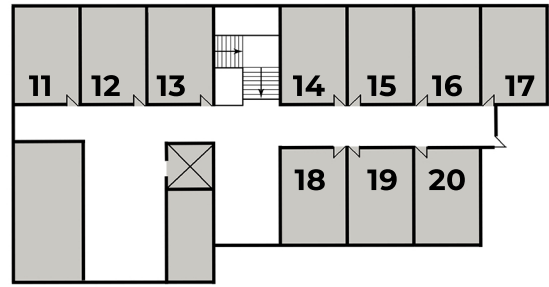

BUSINESS FACILITIES

- 1.000 m2 conference center with separate entrance
- Up to a maximum of 1000 people for a (cocktail) reception
- Featuring individual airconditioning and Bose sound system
- High ceilings meeting spaces (4 and 5 meters)
- Meeting rooms with natural daylight
- Spacious meeting foyer & business corner
- 20 meeting rooms in total of which 11 boardrooms
- Entrance is large enough to accommodate cars
- Possibility for meet, eat and sleep all under one roof up to 450 persons
- Tailor made meeting packages

IMAGINE POSITIVE HOSPITALITY. BECAUSE WE CARE FOR MILLIONS OF GUESTS, EACH OF OUR HOTELS IS A PLANET IN ITSELF AND EVERY ACTION MATTERS. LET'S DRIVE THE CHANGE, AND INVITE THE WORLD TO ACCOMPANY US, **TO BETTER WELCOME THE FUTURE.**